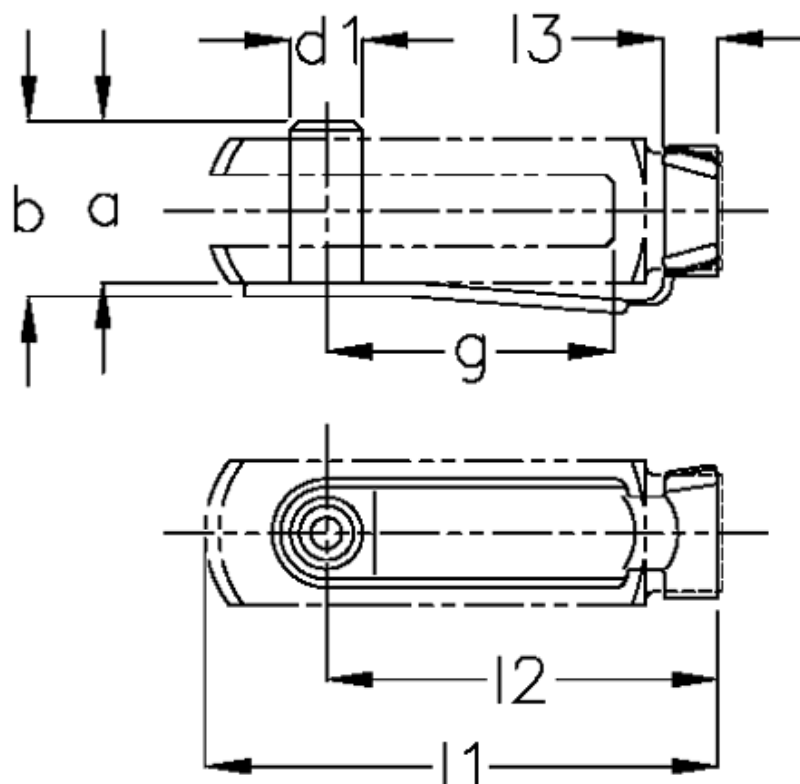

Article number: 140541040

Description: KLEE Fork pin with snap-on spring FKB 10x40

Measures

a	= 23
b	= 26.0
d1 h11	= 10
g	= 40
l1	= 65.0
l2	= 58.0
l3	= 10.0
Size	= 10 x 40

Threaded fork piece = M10
Weight 100 pcs. = 2.046